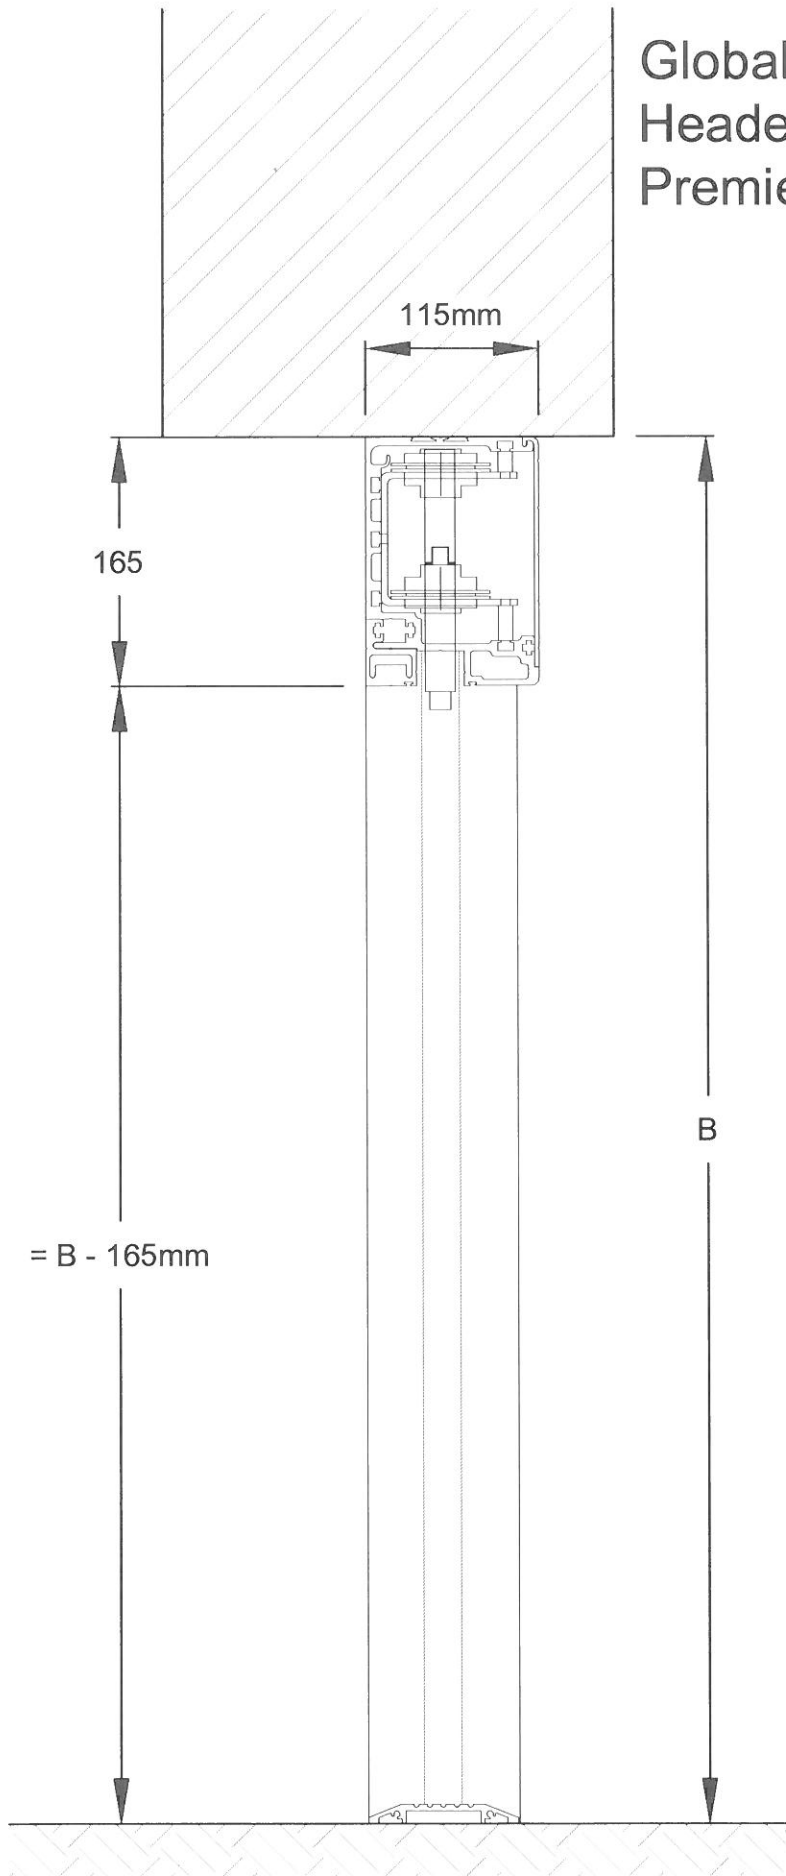

Door Repair Services Ltd - Fabrication Department

SCALE: NTS - Do Not Scale From Drawing

Viewed from outside

Client DEL

Description DOUBLE SWING

ITEM COMMENTS :

Quantity 1

DRAWING TITLE

VARIOUS

Date: 8/4/2009

Drawn By: Drew King

Drawing No: 0

Client DEL

Description SINGLE AUTO SWING

ITEM COMMENTS :

Quantity 1

DRAWING TITLE

VARIOUS

Date: 8/4/2009

Drawn By: Drew King

Drawing No: 0

The Automatic Choice

Global Automatics Ltd
Header Drawing
Premier Fold

Scale 1:5 @ A4