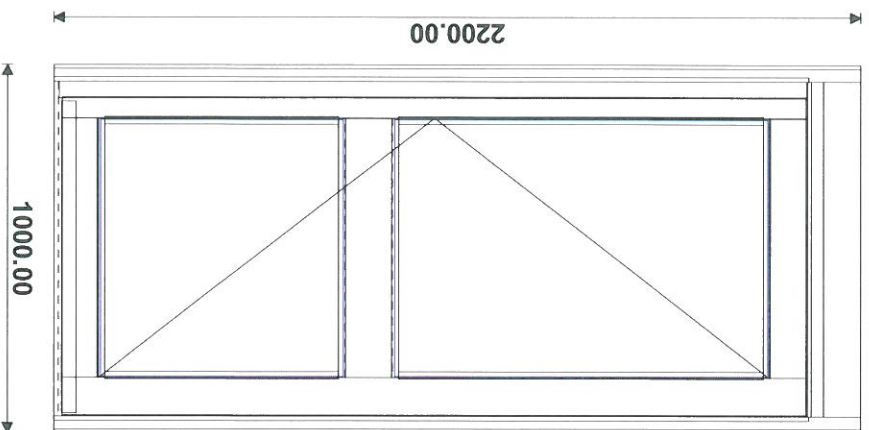

Door Repair Services Ltd - Fabrication Department

SCALE: NTS - Do Not Scale From Drawing

Viewed from outside

Client DEL

Description DOUBLE SWING

ITEM COMMENTS :

Quantity 1

DRAWING TITLE