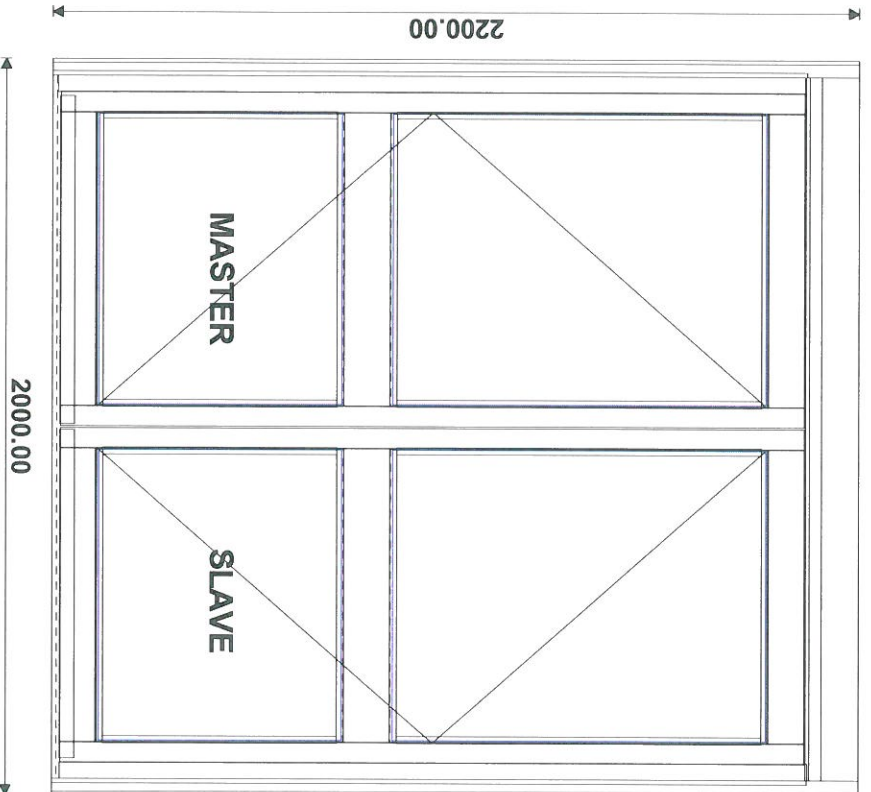

Client DEL

Description SINGLE AUTO SWING

ITEM COMMENTS :

Quantity 1

DRAWING TITLE

VARIOUS

Date: 8/4/2009

Drawn By: Drew King

Drawing No: 0

The Automatic Choice